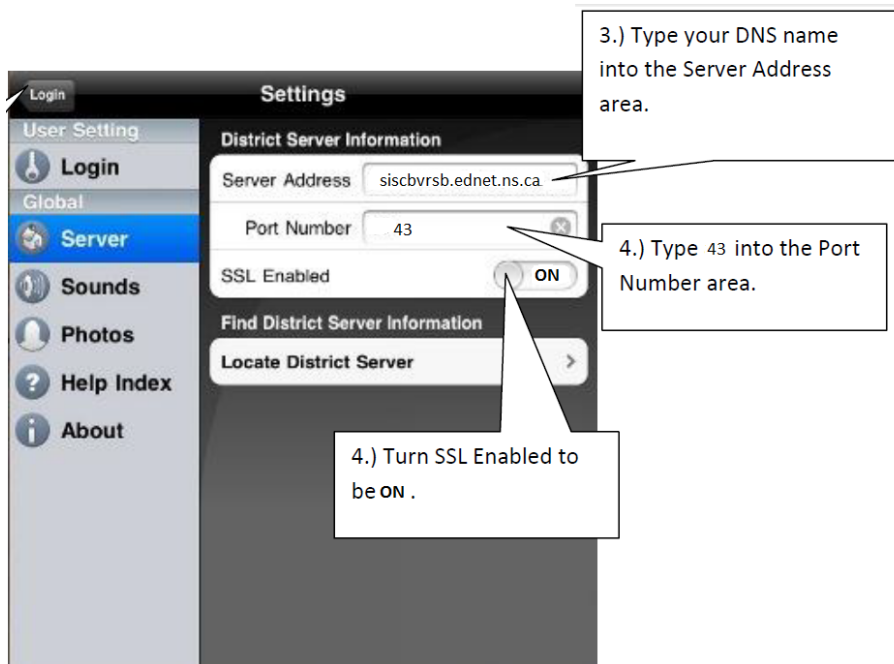

POWER TEACHER APP for IPAD: Setup Guide

Settings

District Search

Search Criteria

Zip Code* 1001015

District Name

School Name

Search Now

5. Enter the ZIP code: 1001015 and push "Search Now"...this find the School Board...Select it.

Nearby PowerSchool Districts

Location Services Disabled

District Search

Search Results

Cape Breton Victoria Regional School Board