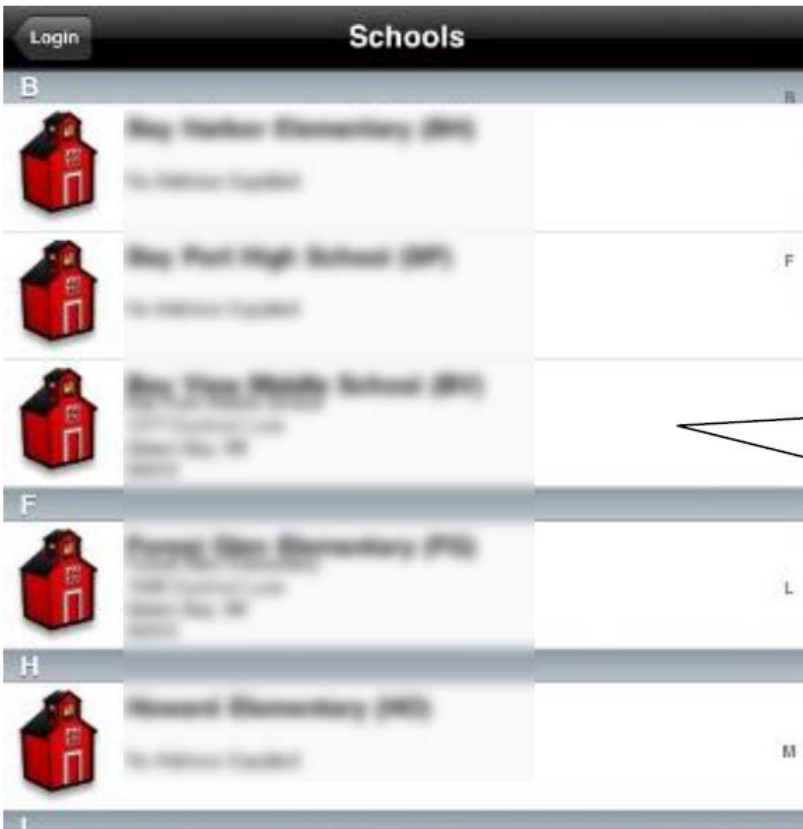

POWER TEACHER APP for IPAD: Setup Guide

Settings

District Search

Search Criteria

Zip Code* 1001015

District Name

School Name

Search Now

5. Enter the ZIP code: 1001015 and push "Search Now"...this find the School Board...Select it.

Nearby PowerSchool Districts

Location Services Disabled

District Search

Search Results

Cape Breton Victoria Regional School Board

Sydney, NS 1001015

6.) Press on Select a School to choose the school you sign into.

7.) Press the school name for the school you need to sign into.

8.) Type in the username and password you use when signing into PowerTeacher.